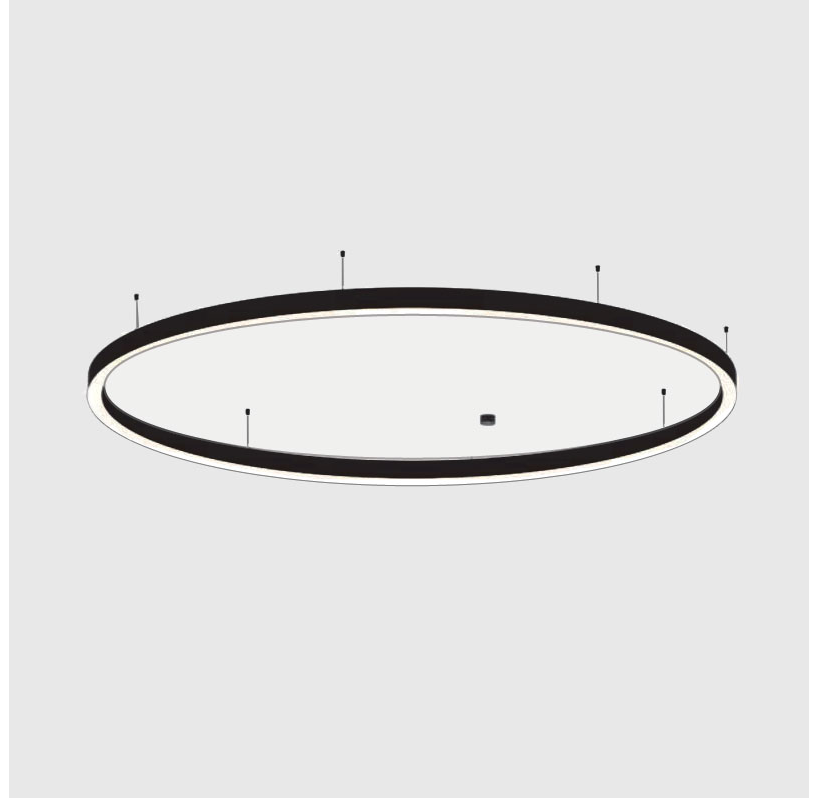

GENERAL

Series: Glorious
Subseries: Glorious Slim
Brand: Prolicht
Division: Architectural
Mounting Type: Suspension
Mounting Location: Ceiling
Subcategory: Ambient

PHYSICAL

Shape: Round
Diameter (mm): 5200
Diameter (in): 204 3/4
Height (mm): 90
Height (in): 3 9/16
Max. Overall Height (mm): 2090
Max. Overall Height (in): 82 5/16
Light Distribution: Direct / Indirect
Weight (kg): 55.788
Weight (lbs): 123.00
Diffuser: PMMA - Opal or Micro-Prism
Fixture Finish: SSR / BKV / CWI / CRY / HAB / UFT / ITA / RUA / FTG / MYG / LOD / PUS / FRO / FUP / KIA / POP / BLS / SPG / MEY / GOH / GUM / CHC / COM / ABZ / JAG / OBR / MOS / ROR
Fixture Material: Aluminum
Cable Details: 2000mm or 6000mm Transparent Cable

ELECTRICAL

Lamp Type: LED (Zhaga Standard)
Input Wattage (W): 392 / 280
Total Output Wattage (W): 336 / 240
Dimming: Tri-Mode (Non-Dimming and Phase Dimming (120Vac only) and 0-10V Dimming)
Driver Included: Yes
Driver Location: Integrated
Driver Type: Constant Current - Universal
Driver Class: Class 2
Input Voltage (V): 120 - 277
Constant Current (MA): 350

LED

Color Temperature (°K): 3000 / 3500 / 4000
Max. Delivered Lumen (lm): 72090 / 73588 / 75090
CRI: >80 CRI
Lamp Life (hrs): 50000

OPTICAL

RATINGS AND CERTIFICATIONS

Certified By: Certified for North American Standards
IP rating: IP20