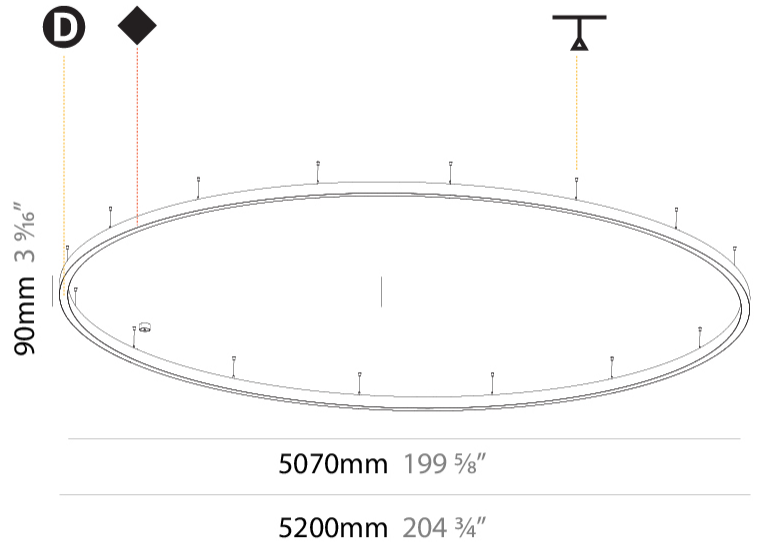

GENERAL

Series: Glorious
Subseries: Glorious Slim
Brand: Prolicht
Division: Architectural
Mounting Type: Suspension
Mounting Location: Ceiling
Subcategory: Ambient

PHYSICAL

Shape: Round
Diameter (mm): 5200
Diameter (in): 204 3/4
Height (mm): 90
Height (in): 3 9/16
Max. Overall Height (mm): 2090
Max. Overall Height (in): 82 5/16
Light Distribution: Direct / Indirect
Weight (kg): 55.788
Weight (lbs): 123.00
Diffuser: PMMA - Opal or Micro-Prism
Fixture Finish: SSR / BKV / CWI / CRY / HAB / UFT / ITA / RUA / FTG / MYG / LOD / PUS / FRO / FUP / KIA / POP / BLS / SPG / MEY / GOH / GUM / CHC / COM / ABZ / JAG / OBR / MOS / ROR
Fixture Material: Aluminum
Cable Details: 2000mm or 6000mm Transparent Cable

ELECTRICAL

Lamp Type: LED (Zhaga Standard)
Input Wattage (W): 392 / 280
Total Output Wattage (W): 336 / 240
Dimming: Tri-Mode (Non-Dimming and Phase Dimming (120Vac only) and 0-10V Dimming)
Driver Included: Yes
Driver Location: Integrated
Driver Type: Constant Current - Universal
Driver Class: Class 2
Input Voltage (V): 120 - 277
Constant Current (MA): 350

LED

Color Temperature (°K): 3000 / 3500 / 4000
Max. Delivered Lumen (lm): 72090 / 73588 / 75090
CRI: >80 CRI
Lamp Life (hrs): 50000

OPTICAL

RATINGS AND CERTIFICATIONS

Certified By: Certified for North American Standards
IP rating: IP20