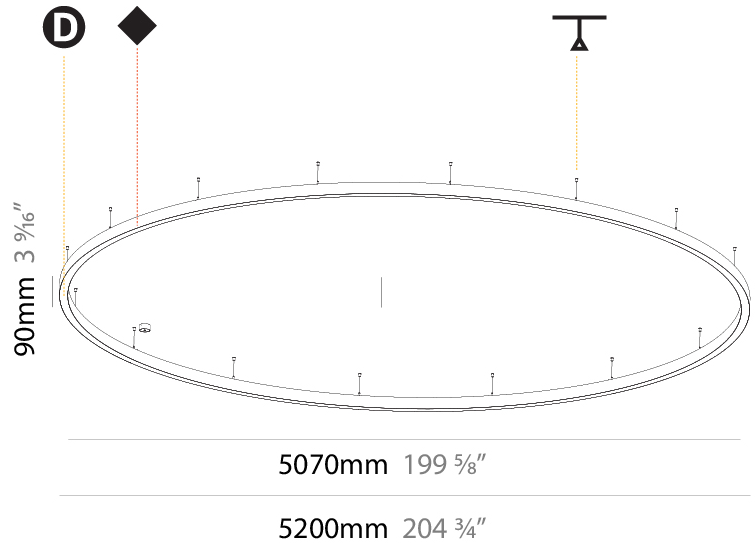

GENERAL

Series: Glorious
Subseries: Glorious Slim
Brand: Prolicht
Division: Architectural
Mounting Type: Suspension
Mounting Location: Ceiling
Subcategory: Ambient

PHYSICAL

Shape: Round
Diameter (mm): 5200
Diameter (in): 204 ³/₄
Height (mm): 90
Height (in): 3 ⁹/₁₆
Max. Overall Height (mm): 2090
Max. Overall Height (in): 82 ⁵/₁₆
Light Distribution: Direct
Weight (kg): 47.232
Weight (lbs): 104.15
Diffuser: PMMA - Opal or Micro-Prism
Fixture Finish: SSR / BKV / CWI / CRY / HAB / UFT / ITA / RUA / FTG / MYG / LOD / PUS / FRO / FUP / KIA / POP / BLS / SPG / MEY / GOH / GUM / CHC / COM / ABZ / JAG / OBR / MOS / ROR
Fixture Material: Aluminum
Cable Details: 2000mm or 6000mm Transparent Cable

ELECTRICAL

Lamp Type: LED (Zhaga Standard)
Input Wattage (W): 403.2
Total Output Wattage (W): 336
Dimming: Tri-Mode (Non-Dimming and Phase Dimming (120Vac only) and 0-10V Dimming)
Driver Included: Yes
Driver Location: Integrated
Driver Type: Constant Current - Universal
Driver Class: Class 2
Input Voltage (V): 120 - 277
Constant Current (MA): 350

LED

Color Temperature (°K): 3000 / 3500 / 4000
Max. Delivered Lumen (lm): 47520 / 48510 / 49500
CRI: >80 CRI
Efficiency (%): 88
Lamp Life (hrs): 50000

OPTICAL

RATINGS AND CERTIFICATIONS

Certified By: Certified for North American Standards
IP rating: IP20